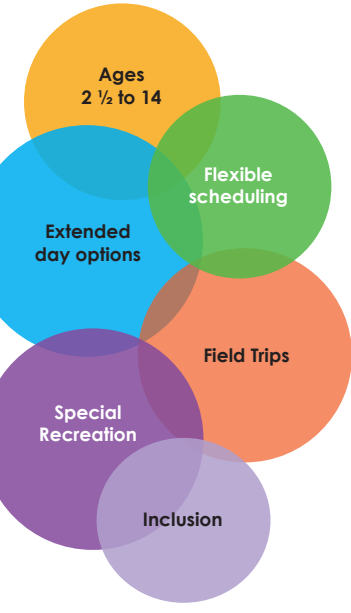

Ages/Grade	Camp	Time	Site	Days	Length	Mini	Week 1	Week 2	Week 3	Week 4	Week 5	Week 6	Week 7	Week 8	Week 9
2.5-3.5 yrs	Summer Sprouts	9:30-11:30a	H	T/Th	3 weeks										
3-5 yrs	Explorers Camp Half Day	9:15-11:45a	H	Various	3 weeks										
4-6 yrs	One Week Enrichment Camps	9:00-12:00p	V	M-F	1 week										
3-14 yrs	Chicago Fire Soccer Camp*	Various	V	M-F	1 week										
3-14 yrs	Challenger British Soccer Camp*	Various	V	M-F	1 week										
4 yrs	Full Day Explorers Camp	All times	H	M-F	3 weeks										
4-14 yrs	Skyhawk Sports Camp*	Various	V,B,M	M-F	1 week										
5-6 yrs	Kindergarten Explorers Camp	9:15-11:45a	H	M/W/F	3 weeks										
5-12 yrs	Summer Camp Swim School*	8:00-8:45a	A	M-Th	3 weeks										
5-14 yrs	Summer Private Swimming Lessons	8:30-9:00a	A	M-Th	3 weeks										
6-11 yrs	Art Explosion Camp	3:45-5:15p	H	M-F	1 week										
6-11 yrs	Messy Mania Camp	3:45-5:15p	H	M-F	1 week										
6-11 yrs	Science Camp*	3:45-5:15p	H	M-F	1 week										
6-12 yrs	Technology Camps*	3:45-5:15p	H	M-F	1 week										
7-14 yrs	Swim Academy*	8:00-8:45a	A	M-Th	3 weeks										
K-8 grd	Mini Camp	6:30a-6:00p	H	M-F	1 week										
K-6 grd	Half Day Voyager Camp*	9:00a-1:30p	H	M-F	3 weeks										
K-1 grd	Discovery Camp	All Times	V,H	M-F	3 weeks										
K-1 grd	One Week Discovery	All Times	V	M-F	1 week										
1-3 grd	Step into Sports Camp	All Times	H	M-F	3 weeks										
1-8 grd	Outdoor Survivor Camp*	All Times	V	M-F	3 weeks										
2-5 grd	Adventure Camp*	All Times	V,H	M-F	3 weeks										
2-5 grd	One Week Adventure*	All Times	V	M-F	1 week										
4-6 grd	Camp Creations	All Times	H	M-F	3 weeks										
4-8 grd	Sports Camp	All Times	H	M-F	3 weeks										
4-8 grd	Aquatic Adventures	All Times	H	M-F	3 weeks										
6-8 grd	Teen Camp	All Times	V	M-F	3 weeks										
6-8 grd	One Week Teen Camp	All Times	V	M-F	1 week										
9-10 grd	Jr. Counselor Camp	All Times	V	M-F	3 weeks